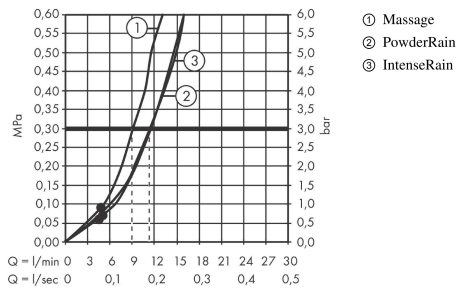

Pulsify Select S
Shower set 105 3jet Relaxation with shower bar 65 cm
Surfaces: **Matt White**   Article Number: **24160700**

Flowchart

The consumption was measured in combination with the appropriate fittings (thermostat/mixer/in-wall valve) to reflect actual application in practice.