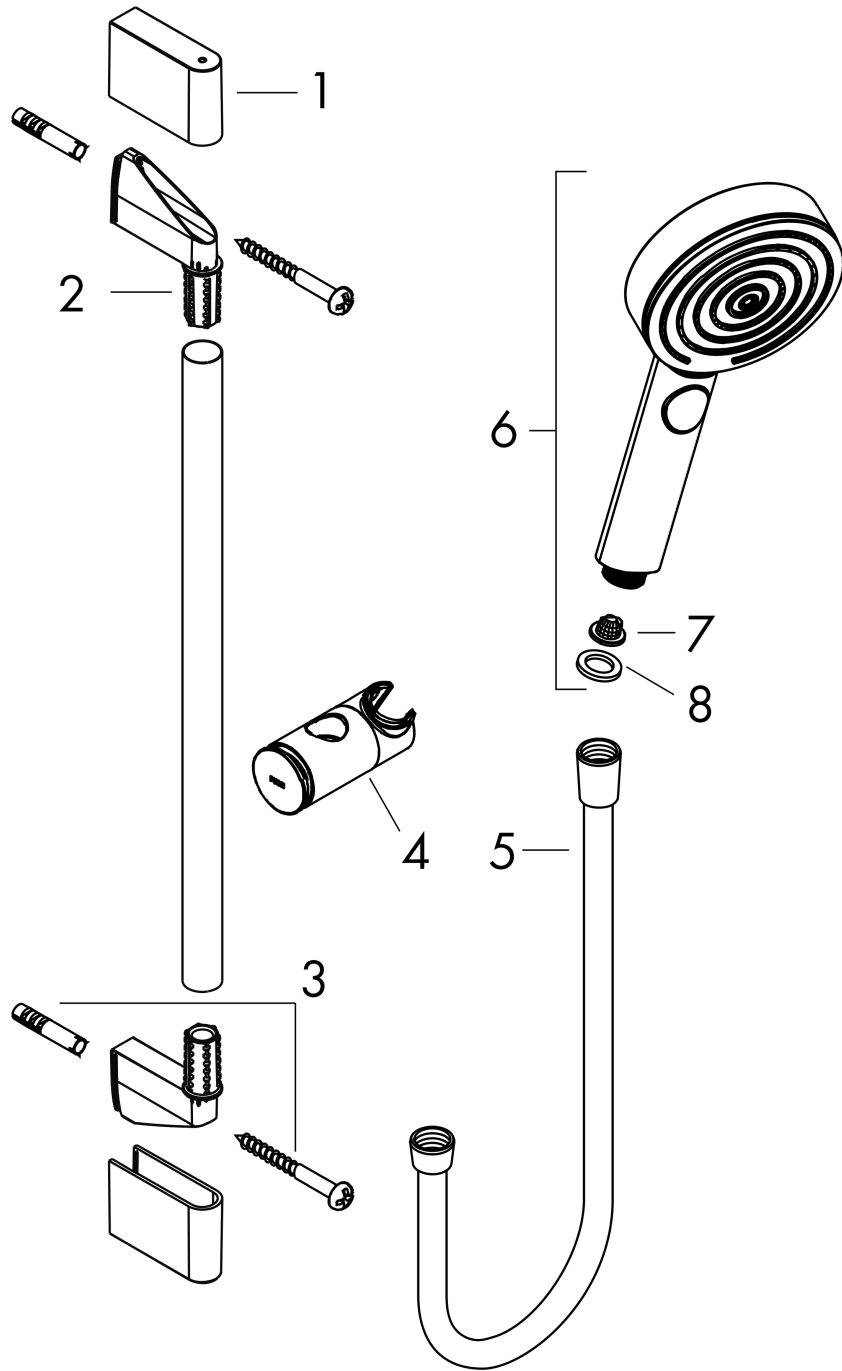

#### product features

- consists of: hand shower, slider, shower bar, shower hose
- shower head size: 105 mm
- spray type: PowderRain, IntenseRain, Massage spray
- convenient diversion via Select button
- maximum flow rate at 3 bar: 11,4 l/min
- minimum flow pressure: 1 bar
- wall supports of plastic
- stand pipe length: 669 mm
- shower bar diameter: 22 mm
- profile stand pipe: round
- drilling distance 625 mm
- height-adjustable slider with locking push-button slider

### Scale drawing

**Pulsify Select S**  
**Shower set 105 3jet Relaxation with shower bar 65 cm**  
 Surfaces: **Matt White**    Article Number: **24160700**

### Flowchart

The consumption was measured in combination with the appropriate fittings (thermostat/mixer/in-wall valve) to reflect actual application in practice.

**Pulsify Select S**  
**Shower set 105 3jet Relaxation with shower bar 65 cm**  
 Surfaces: **Matt White**    Article Number: **24160700**

## Exploded Drawing

Year of production: >06/21

**Pulsify Select S**  
**Shower set 105 3jet Relaxation with shower bar 65 cm**  
 Surfaces: **Matt White**    Article Number: **24160700**