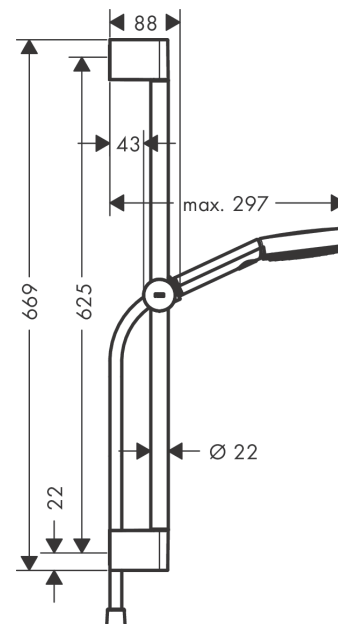

#### product features

- consists of: hand shower, slider, shower bar, shower hose
- shower head size: 105 mm
- spray type: PowderRain, IntenseRain, Massage spray
- convenient diversion via Select button
- maximum flow rate at 3 bar: 11,4 l/min
- minimum flow pressure: 1 bar
- wall supports of plastic
- stand pipe length: 669 mm
- shower bar diameter: 22 mm
- profile stand pipe: round
- drilling distance 625 mm
- height-adjustable slider with locking push-button slider

### Scale drawing

**Pulsify Select S**  
**Shower set 105 3jet Relaxation with shower bar 65 cm**  
 Surfaces: **Matt White**    Article Number: **24160700**

### Flowchart

The consumption was measured in combination with the appropriate fittings (thermostat/mixer/in-wall valve) to reflect actual application in practice.

**Pulsify Select S**  
**Shower set 105 3jet Relaxation with shower bar 65 cm**  
 Surfaces: **Matt White**    Article Number: **24160700**

### Spare part list

Year of production: >06/21

Pos.	Description	Article Number	Price	PU
1	cover	95217700	-	1
2	wall support	95218000	-	1
3	mounting set	96179000	-	1
4	support, assy	93517700	-	1
5	shower hose Isiflex'B 1,60 m	28276700	-	1
6	-	24110700	-	1
7	filter	92672000	-	1
8	seal	98058000	-	1
a	tile-matching-disk 7 mm	97450000	-	1